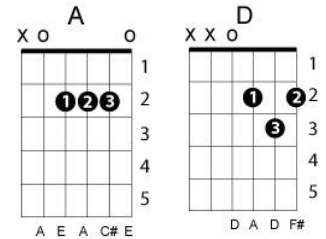

I'll be by Edwin McCain

Capo 2nd fret
Chord progression: 1- 5
Key of B
A D A D

A D A D
The strands in your eyes that color them wonderful stop me and steal my breath
A D A D
Emeralds from mountains thrust towards the sky never revealing their depth
A D A D
Tell me that we belong together dress it up with the trappings of love
A D A D
I'll be captivated, I'll hang from your lips instead of the gallows of heartache that

hang from above

C
H
O
R
U
S

CHORUS:

A D A E
I'll Be your cryin' shoulder I'll Be love suicide
A D A E
D A E
I'll Be better when I'm older I'll Be the greatest fan of your life

A D A E
Rain falls angry on the tin roof As we lie awake in my bed
A D A E
You're My Survival, You're My Living Proof my love is alive and not dead
A D A E
Tell me that we belong together dress it up with the trappings of love
A D A E
I'll be captivated, I'll hang from your lips Instead of the gallows of heartache that
D
hang from above