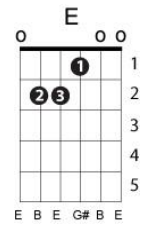

I'll be by Edwin McCain

Capo 2nd fret
Chord progression: 1- 5
Key of B
A D A D

A D A D
The strands in your eyes that color them wonderful stop me and steal my breath
A D A D
Emeralds from mountains thrust towards the sky never revealing their depth
A D A D
Tell me that we belong together dress it up with the trappings of love
A D A D
I'll be captivated, I'll hang from your lips instead of the gallows of heartache that

hang from above

C
H
O
R
U
S

CHORUS:

A D A E
I'll Be your cryin' shoulder I'll Be love suicide
A D A E
D A E
I'll Be better when I'm older I'll Be the greatest fan of your life

A D A E
Rain falls angry on the tin roof As we lie awake in my bed
A D A E
You're My Survival, You're My Living Proof my love is alive and not dead
A D A E
Tell me that we belong together dress it up with the trappings of love
A D A E
I'll be captivated, I'll hang from your lips Instead of the gallows of heartache that
D
hang from above